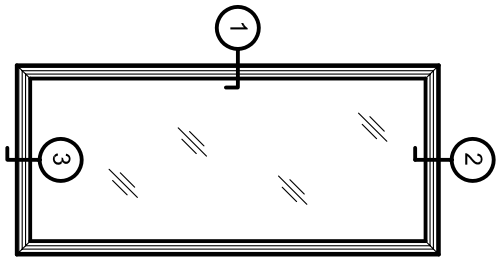

Storm Windows & Doors

Mon-Ray, Inc.
Phone: (800) 544-3646
Fax: (763) 546-8977
www.monray.com

2-LITE DH

HINGE VIEWED FROM EXTERIOR