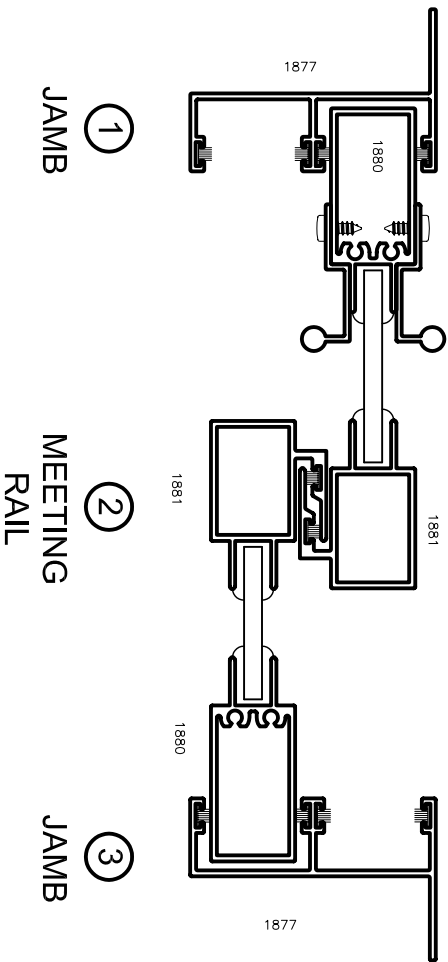

Storm Windows & Doors

Mon-Ray, Inc.
 Phone: (800) 544-3646
 Fax: (763) 546-8977
 www.monray.com

FULL SCALE (11 x 17)

HALF SCALE (8-1/2 x 11)

MON-RAY MODEL 805 - SLIDING PATIO STORM DOOR
 EXTERIOR MOUNT

TYPICAL
 DETAIL

STANDARD WITH 1/8" CLEAR TEMPERED GLASS
 OPTIONAL GLAZING INCLUDES 3/16" TEMPERED
 & 1/4" LAMINATED GLASS

DRAWING
 MR-805-001