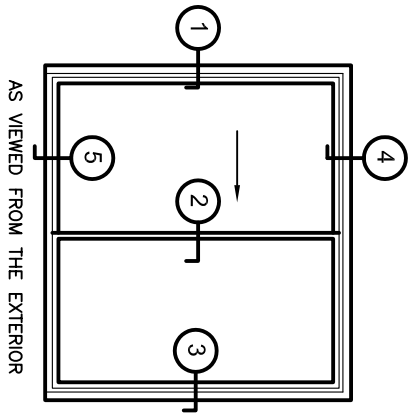

Storm Windows & Doors

Mon-Ray, Inc.
 Phone: (800) 544-3646
 Fax: (763) 546-8977
 www.monray.com

FULL SCALE (11 x 17)

HALF SCALE (8-1/2 x 11)

MON-RAY MODEL 805 - SLIDING PATIO STORM DOOR
 EXTERIOR MOUNT

TYPICAL
 DETAIL

STANDARD WITH 1/8" CLEAR TEMPERED GLASS
 OPTIONAL GLAZING INCLUDES 3/16" TEMPERED
 & 1/4" LAMINATED GLASS

DRAWING
 MR-805-001