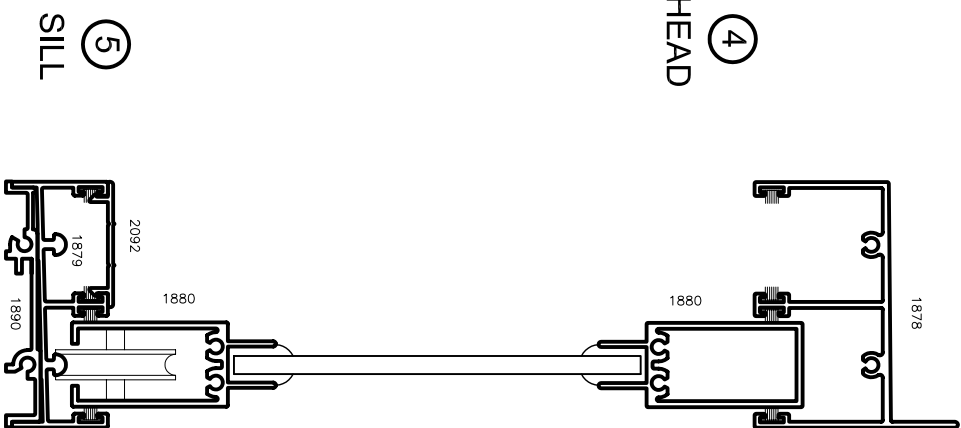

Storm Windows & Doors

Mon-Ray, Inc.
 Phone: (800) 544-3646
 Fax: (763) 546-8977
 www.monray.com

FULL SCALE (11 x 17)

HALF SCALE (8-1/2 x 11)

MON-RAY MODEL 805 - SLIDING PATIO STORM DOOR
 EXTERIOR MOUNT

TYPICAL
 DETAIL

STANDARD WITH 1/8" CLEAR TEMPERED GLASS
 OPTIONAL GLAZING INCLUDES 3/16" TEMPERED
 & 1/4" LAMINATED GLASS

DRAWING
 MR-805-001